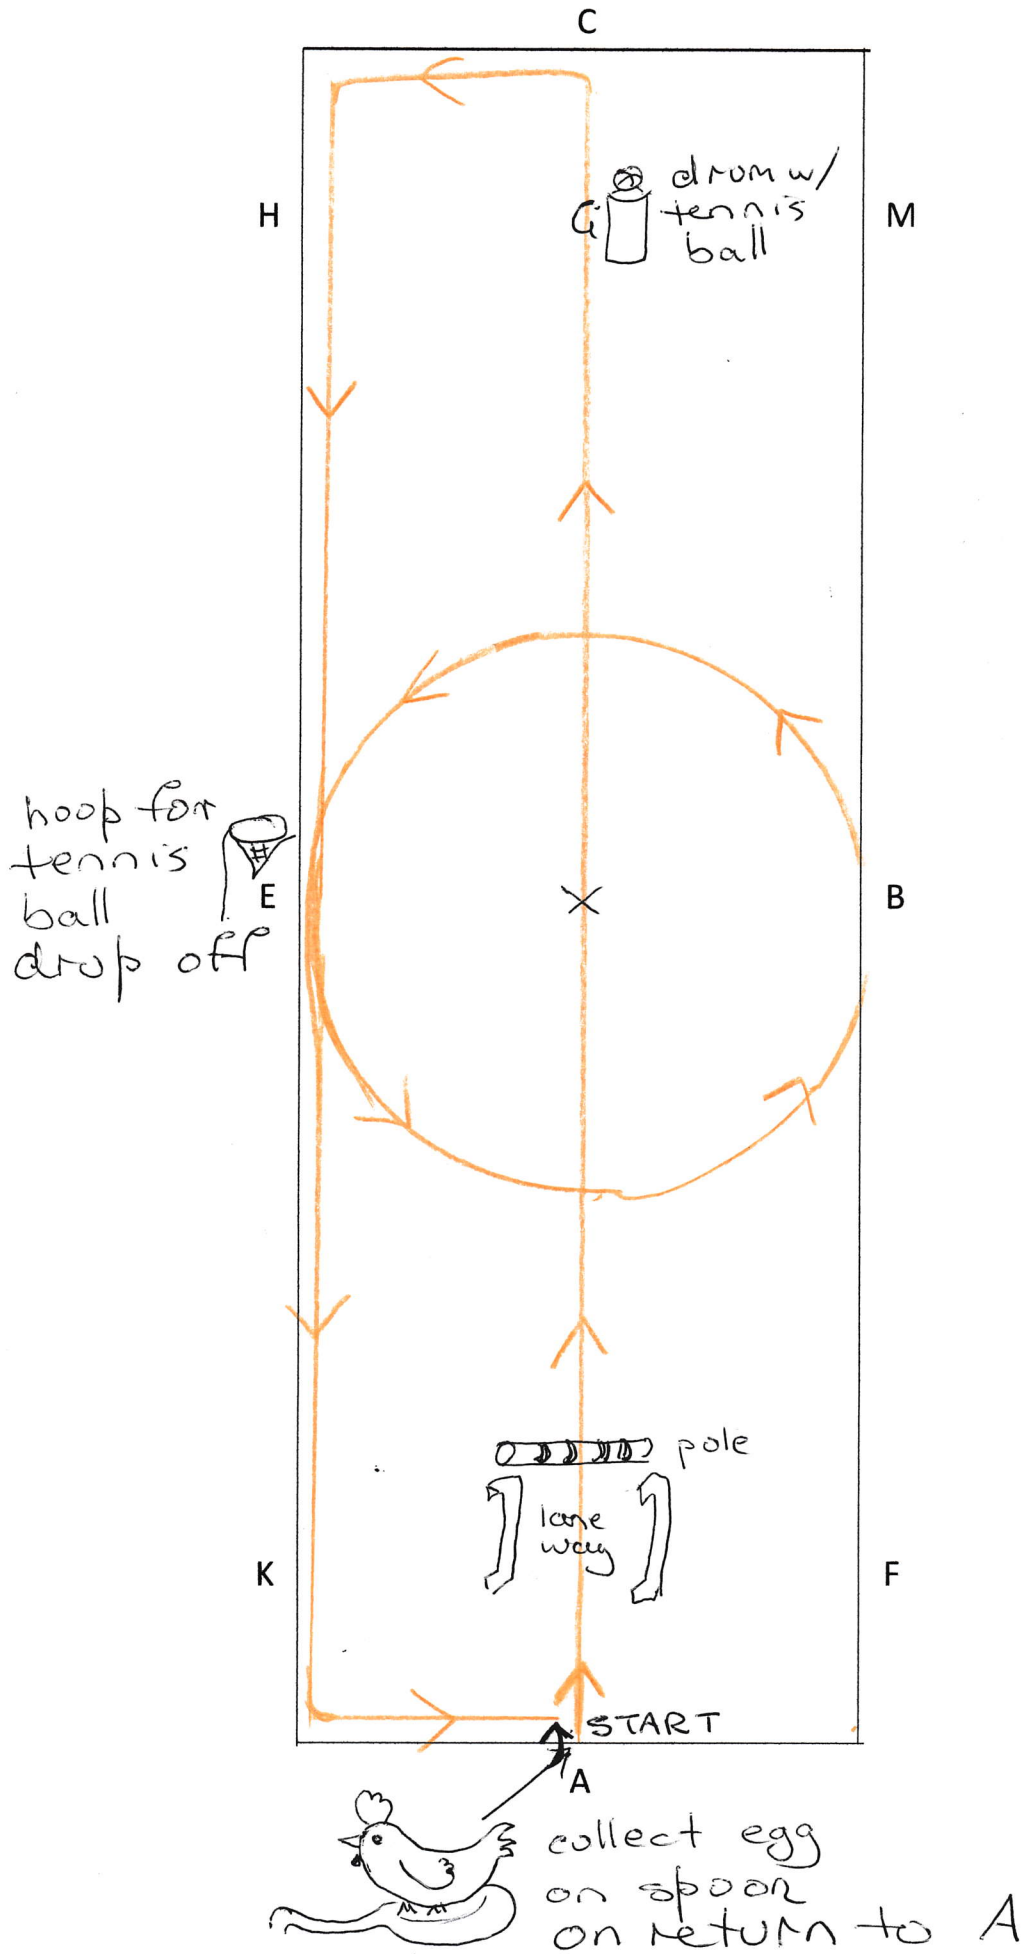

# MUDMAP 1

START AT  
← A

# MUDMAP 3

ring throw

FINISH

after circle  
 drop off stuffed toy onto drum  
 continue to A

ring pick up

pole

lane way + reverse